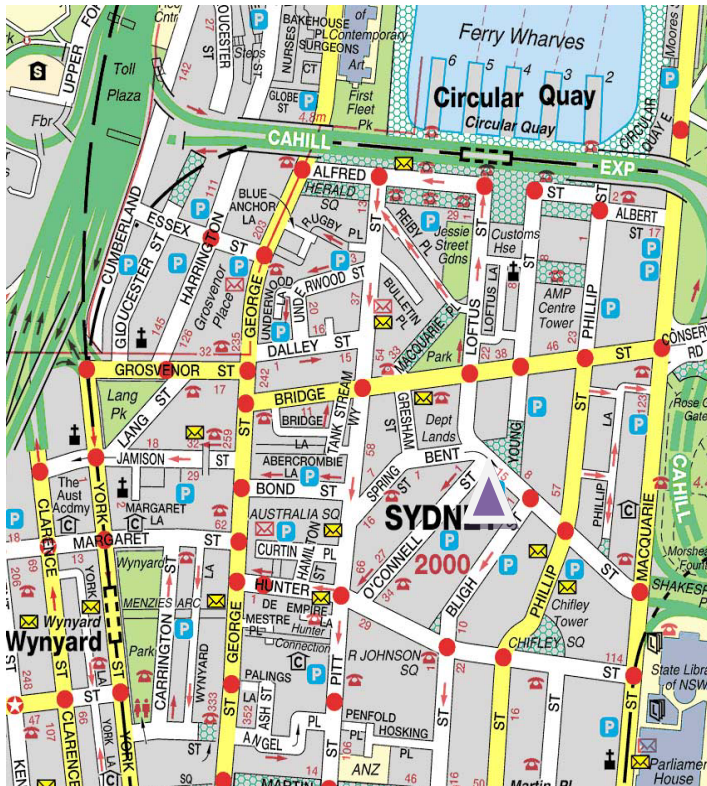

This notice is to advise all old, new members and inter state visitors of the Royal Australian Survey Corps Association NSW the arrangements for the **2023 SYDNEY ANZAC DAY MARCH**. Tuesday **25th April**.

We will assemble at the corner of **Bent & Young Street at 9.00 AM** see **Apex of purple triangle for map location** and wait direction from the marshal to form up behind the banner. The line-up order is Survey Corps is between Royal Australian Engineers and Royal Australian Signal Corps.

For those who have purchased the Corps purple beret & badges please remember to wear them on the day.

ANZAC DAY MEETING AND ASSEMBLY POINT

INTERSTATE ASSEMBLY POINTS

Brisbane Queensland

FUP is in George Street between Charlotte & Elizabeth Streets. Form up behind Water Transport Check with Qld Association time

Canberra ACT

FUP ANZAC Avenue at the junction with Blamey Crescent form up behind Survey Corps Banner Check with Canberra Association Time

Melbourne Victoria

FUP is on the Western side of Swanson Street between Flinders Lane & Collins Street. Form up with 2AIF behind Survey Corps Banner at 0900hrs